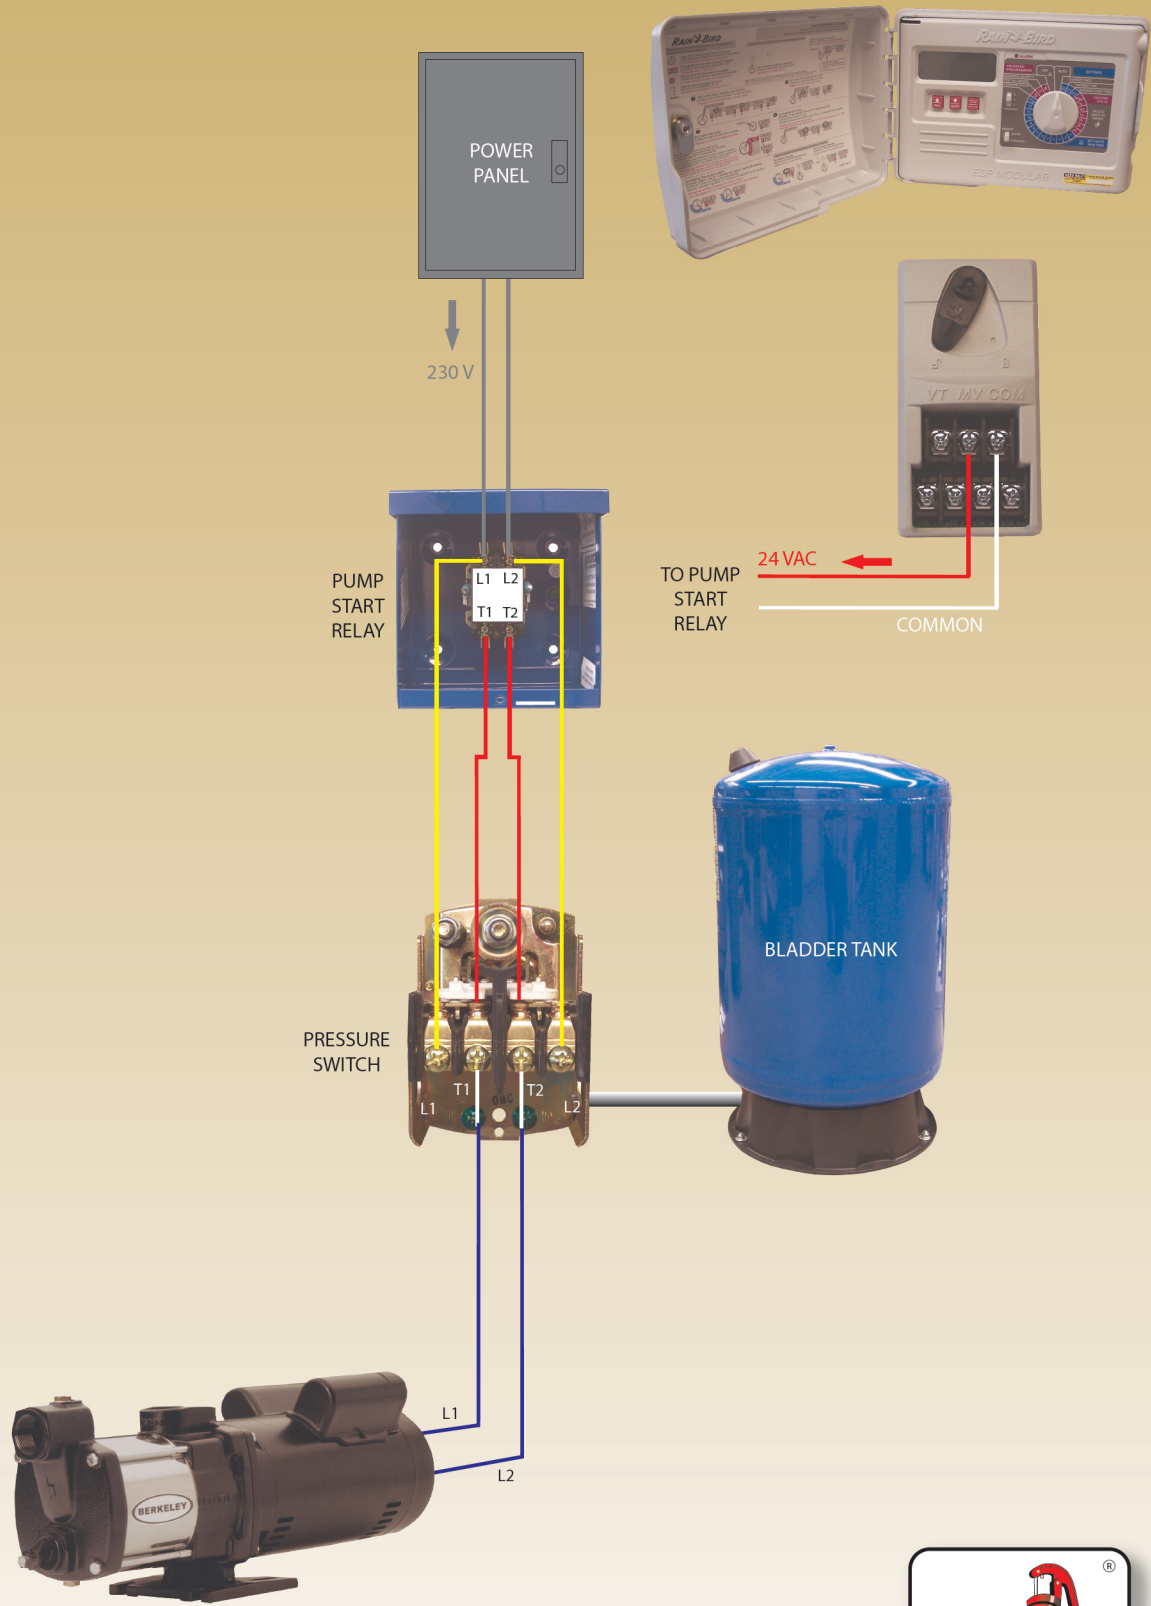

Pump Start Relay - Pressure Tank Combo Wiring Diagram

TO PUMP START RELAY
24 VAC
COMMON

Pumping & Piping Systems