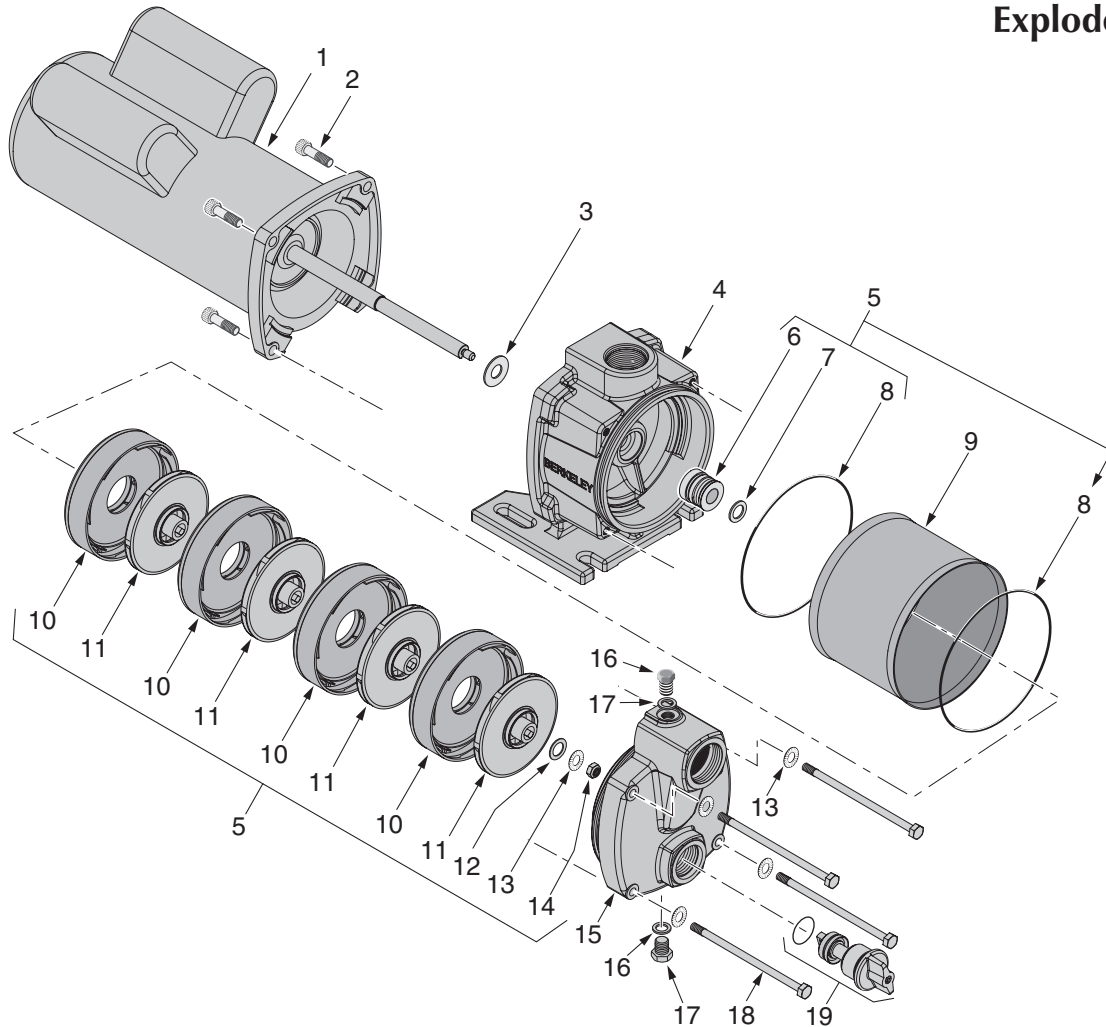

Exploded View B82456 B82639

REPAIR PARTS LIST

Key No.	Part Description	No. Used	B82456	B82639
1	Motor	1	M15087	M14007
2	Socket Head Capscrew	4	U30-104ZP	U30-104ZP
3	Slinger	1	17351-0009	17351-0009
4	Bracket	1	M13784	M13784
5	Impeller Repair Kit (Includes Key Nos. 6–8 and 10–14)	1	B85604	B85604
6	Shaft Seal*	1	U9-6	U9-6
7	Spacer	1	121P1710	121P1710
8	O-Ring	2	111P2700	111P2700
9	Sleeve	1	251A4310	251A4310
10	Diffuser	4	101P4790	101P4790
11	Impeller	4	101P2070	101P2070
12	Washer, Flat	1	121P1760	121P1760
13	Washer, Toothed	5	M13975	M13975
14	Impeller Nut	1	U36-204SSW	U36-204SSW
15	Pump Body (Suction)	1	751S4800	751S4800
16	Washer	2	121P0810	121P0810
17	Pipe Plug	2	171P1180	171P1180
18	Capscrew	4	121P1690	121P1690
19	Recirculation Valve Complete (Includes O-Ring)	1	ZBR05820	ZBR05820

*To order shaft seal as a separate part, order Part No. U109-6A.