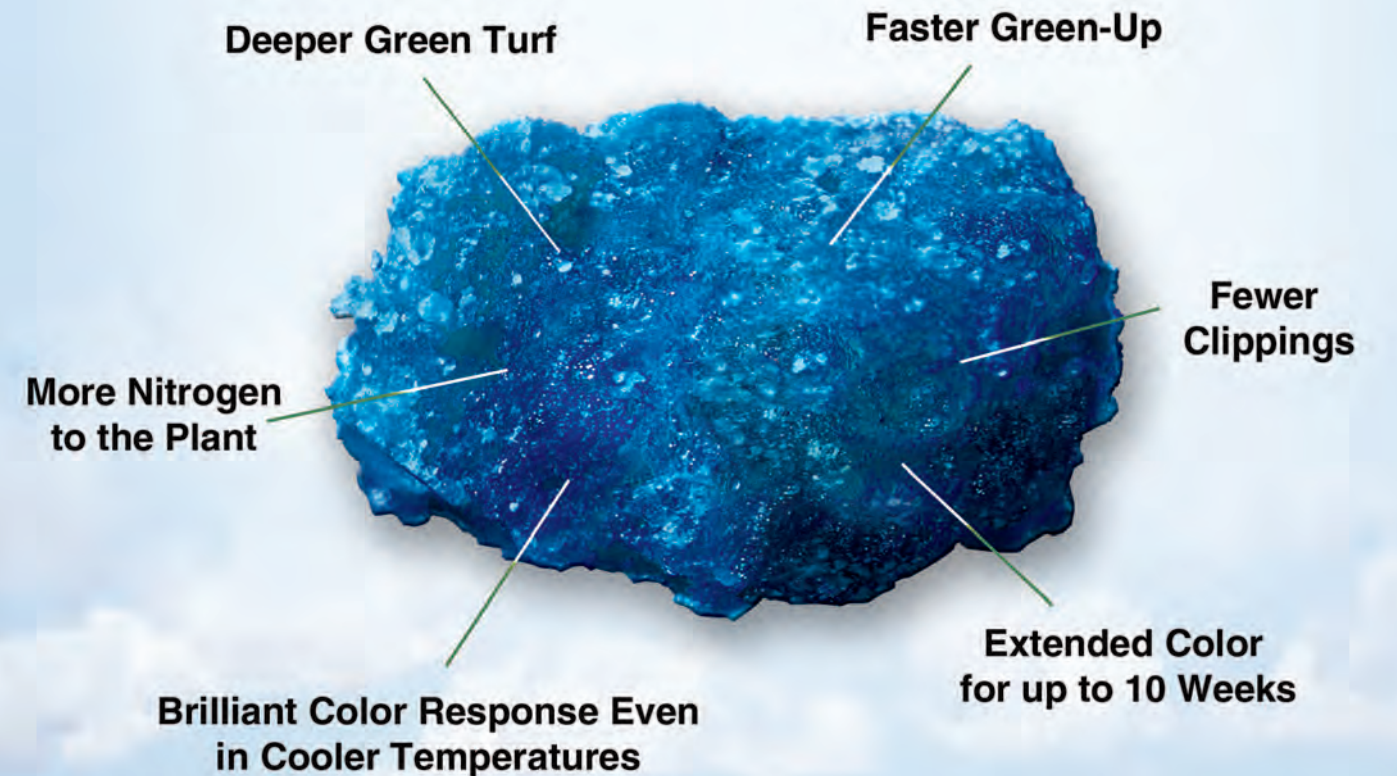

MESA treated turf is often described as being deeper green than turf fertilized with other products. This brilliant color is associated with the ammonium sulfate content. The patented MESA formulation provides ammonium sulfate in a form that does not stimulate excessive growth and reduces burn potential.

University tests have shown that MESA will deliver excellent turf while producing fewer clippings than turf fertilized with sulfur-coated urea products.

Since MESA is a combination of ammonium sulfate and LebanonTurf's highly efficient methylene urea, more of the nitrogen applied will be available to the plant. Fertilizers should deliver what you pay for.

Turf professionals often ask "How can any fertilizer that works so quickly last so long?" The answer is the combination of ammonium sulfate with methylene urea. Practical leaching tests suggest that the ammonium sulfate in MESA lasts twice as long as ammonium sulfate by itself.

For more information about products containing MESA, visit LebanonTurf.com.

**A Little Bit of Blue
Makes a Whole Lot of Green™**

MESA®, ProScape®, NX-PRO® and Expo® are registered trademarks of Lebanon Seaboard Corporation
© Copyright 2011, Lebanon Seaboard Corporation

LESP614 rev 01/20/11

**A Little Bit of Blue
Makes a Whole Lot of Green™**

www.LebanonTurf.com